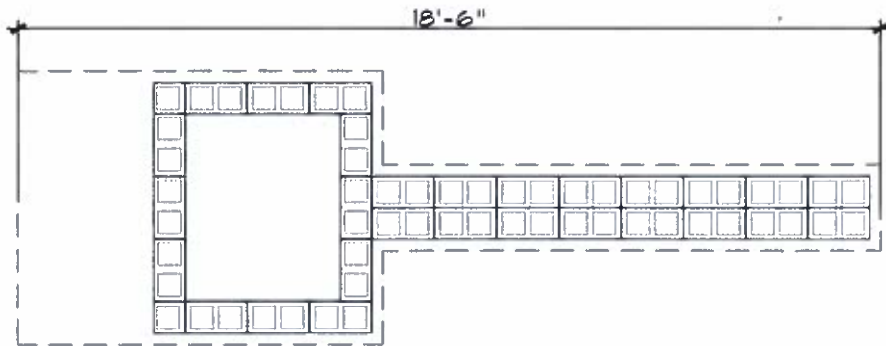

# Exhibit #5

1 COMMERCIAL ENTRY FEATURE  
EF SCALE 1/2"=1'-0"

1 COMMUNITY ENTRY FEATURE  
EF SCALE 1/2"=1'-0"

1 WAY-FINDING SIGN  
EF SCALE 1/2"=1'-0"

NO.	DATE	DESCRIPTION	DESIGNED BY	REVISIONS
			J.P.L. <td>J.P.L. </td>	J.P.L.