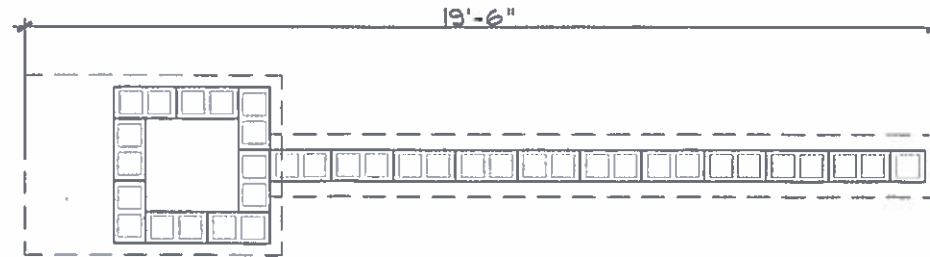

# Exhibit #5

1 COMMERCIAL ENTRY FEATURE  
EF SCALE 1/2"=1'-0"

1 COMMUNITY ENTRY FEATURE  
EF SCALE 1/2"=1'-0"

1 WAY-FINDING SIGN  
EF SCALE 1/2"=1'-0"

NO.	DATE	DESCRIPTION	DESIGNED BY	REVISIONS
			J.P.L. <td>J.P.L. </td>	J.P.L.